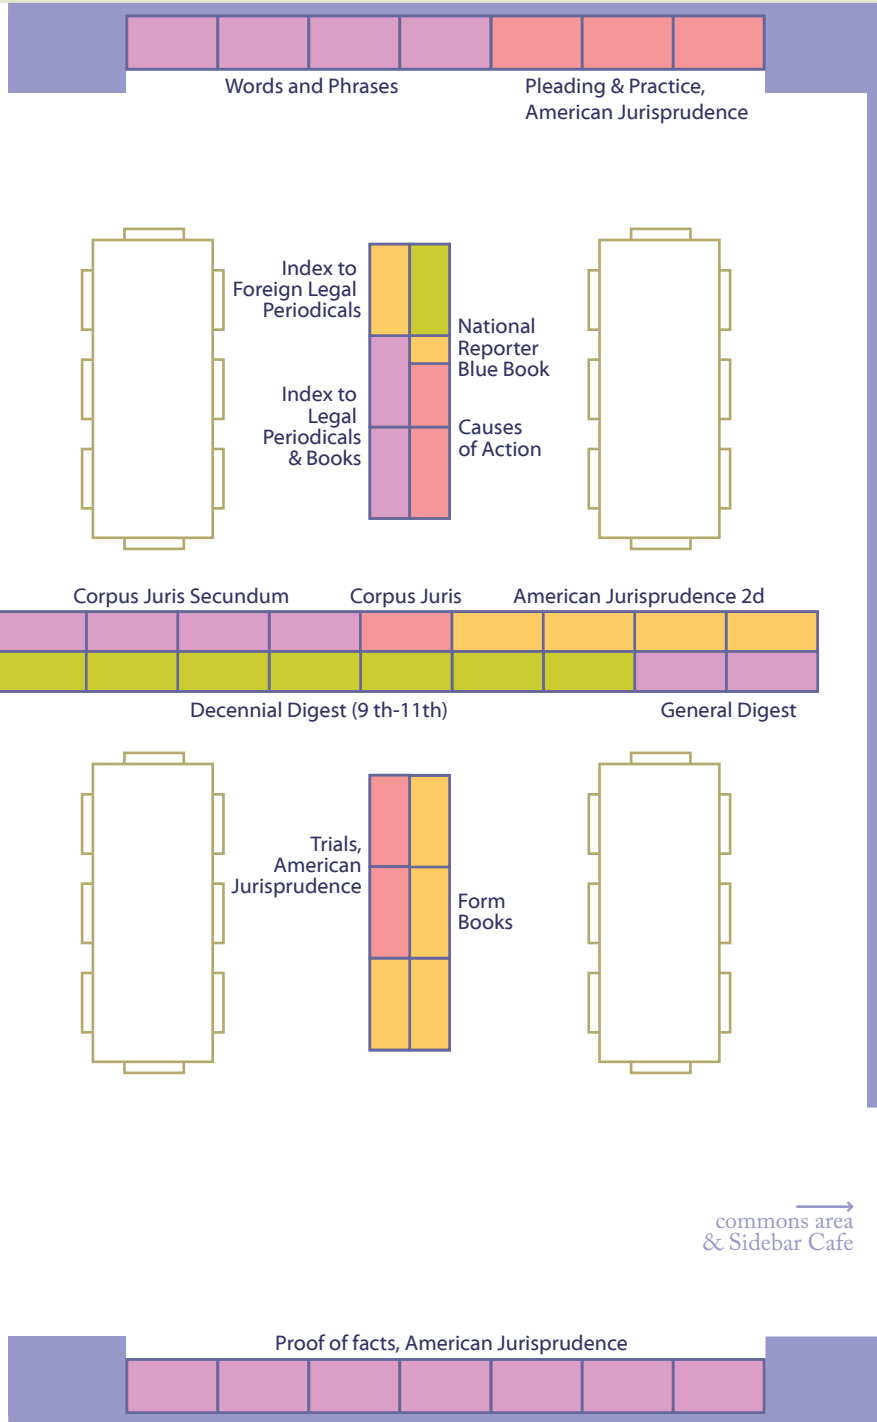

Zittrain Reference Collection

4th floor

←
main
entrance
& circulation

→
commons area
& Sidebar Cafe

stairs ↓